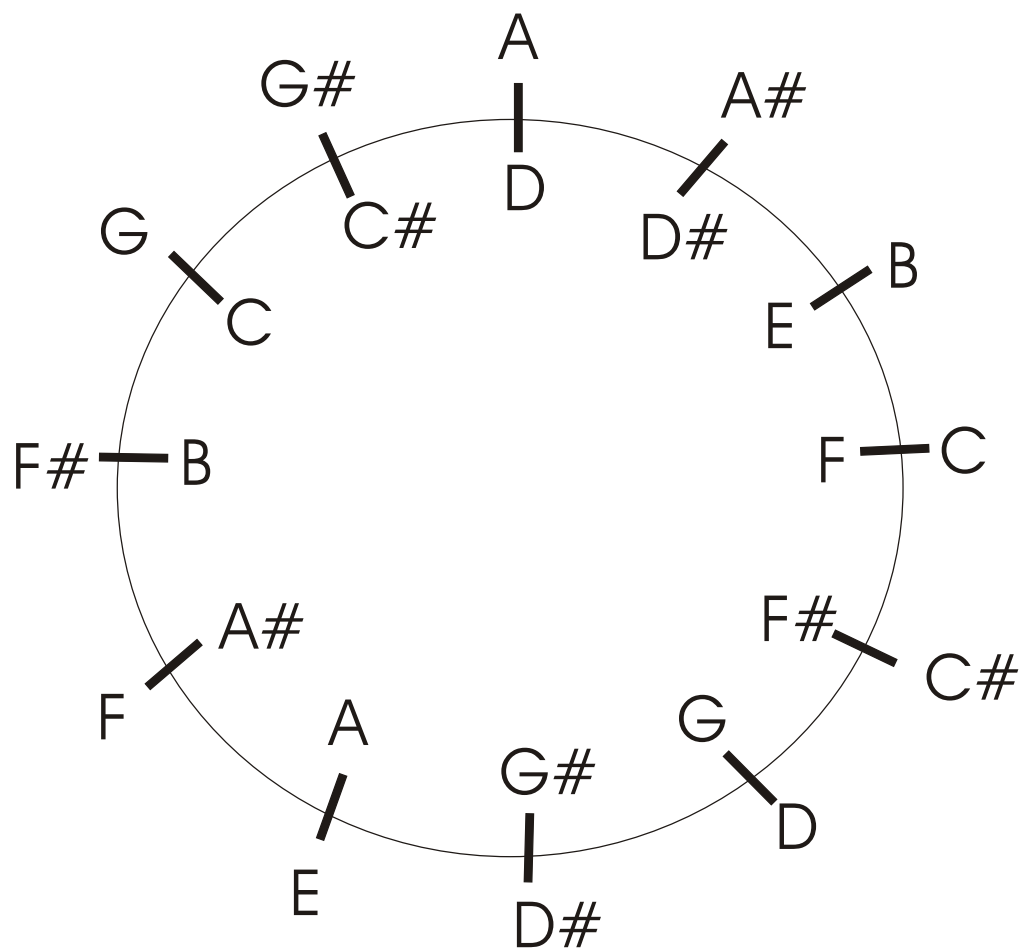

# Transposing Chart for Mini Banjos Tuned to C

Outside is Mini Banjo Chords

Inside is Normal Banjo Chords

Example...Play G chord formation on mini banjo.  
The actual chord that sounds is C